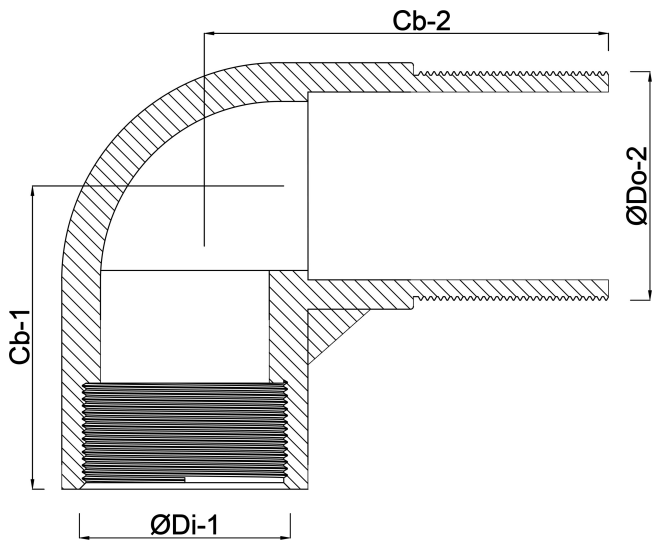

**Profec Nr. 92 Elbow 90° brass**  
**2" female thread x male thread**  
**30bar (0710299)**

# TECHNICAL SPECIFICATIONS

Material	brass
Connection	female thread x male thread
Fitting nr.	Nr. 92
Size	2"
Max. temperature	120 °C
Pressure	30 bar
Max. temp.	120 °C

## DIMENSIONS

ØDi-1	2 "
ØDo-2	2 "
F-1	18 mm
F-2	18 mm
Cb-1	50 mm
Cb-2	60 mm
β	90 °

**Last modified date: 05/11/2025**

Bosta UK Ltd.  
Reflection House  
Olding Road  
Bury St. Edmunds  
Suffolk  
IP33 3TA  
T +44 (0) 1284 716580  
E [enquiries@bosta.co.uk](mailto:enquiries@bosta.co.uk)  
<http://www.bosta.com>