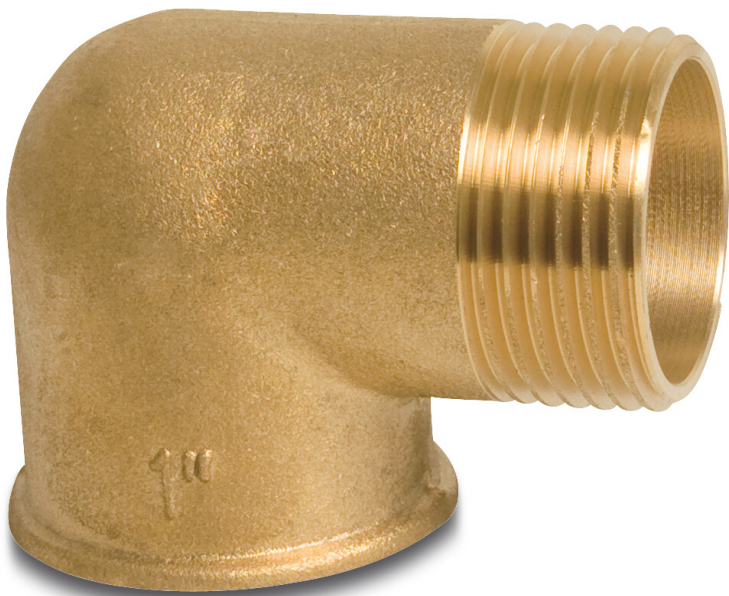

**Profec Nr. 92 Elbow 90° brass**  
**2" female thread x male thread**  
**30bar (0710299)**

# TECHNICAL SPECIFICATIONS

Material	brass
Connection	female thread x male thread
Fitting nr.	Nr. 92
Size	2"
Max. temperature	120 °C
Pressure	30 bar
Max. temp.	120 °C

## DIMENSIONS

ØDi-1	2 "
ØDo-2	2 "
F-1	18 mm
F-2	18 mm
Cb-1	50 mm
Cb-2	60 mm
β	90 °

**Last modified date: 05/11/2025**

Bosta UK Ltd.  
Reflection House  
Olding Road  
Bury St. Edmunds  
Suffolk  
IP33 3TA  
T +44 (0) 1284 716580  
E [enquiries@bosta.co.uk](mailto:enquiries@bosta.co.uk)  
<http://www.bosta.com>