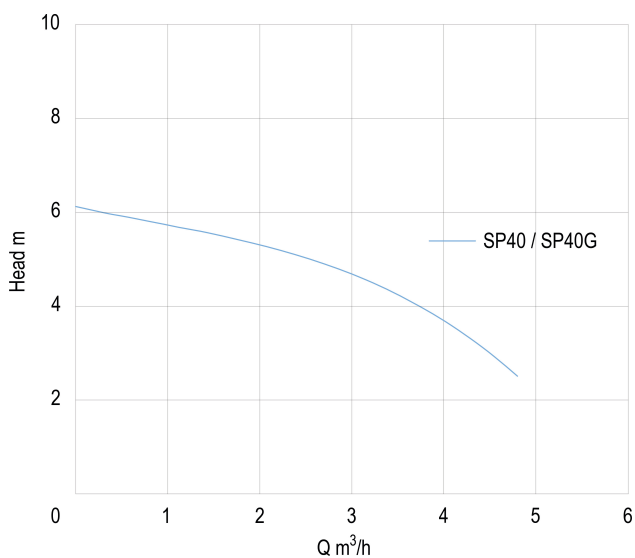

Size 1"

Float included

DIMENSIONS

H-1 250 mm

H-2 230 mm

W-1 150 mm

Last modified date: 12/06/2026

Bosta UK Ltd.
Reflection House
Olding Road
Bury St. Edmunds
Suffolk
IP33 3TA
T +44 (0) 1284 716580