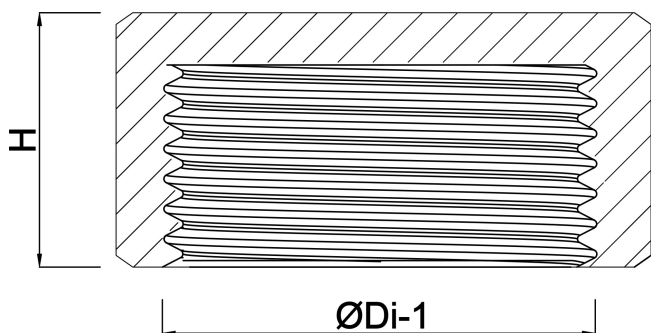

**Profec Nr. 300 Hexagon cap
cast iron galvanised 1/2"
female thread 25bar DVGW
(1030004)**

TECHNICAL SPECIFICATIONS

Material	cast iron
Surface treatment	galvanised
Approval	DVGW
Connection	female thread
Fitting nr.	Nr. 300
Temperature range	-20°C - 120°C
Pressure	25 bar
Size	1/2"

DIMENSIONS

ØDi-1	1/2 "
H	20 mm

Last modified date: 05/11/2025

Bosta UK Ltd.
Reflection House
Olding Road
Bury St. Edmunds
Suffolk
IP33 3TA
T +44 (0) 1284 716580
E enquiries@bosta.co.uk
<http://www.bosta.com>