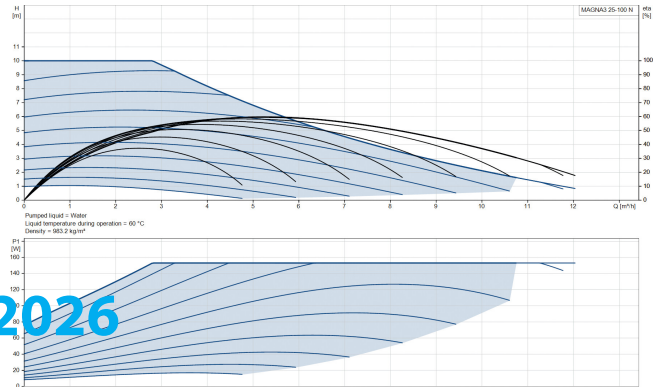

Grundfos Variable speed circulation pump stainless steel 1.5" male thread 10bar 1.33A 230VAC black/red WRAS type MAGNA3 25-100N (180) (7039834)

GRUNDFOS 

TECHNICAL SPECIFICATIONS

Colour black/red

Material stainless steel

Frequency 50 Hz

Maximum ambient temperature 40 °C

Pressure 10 bar

Minimum ambient temperature 0 °C

Type MAGNA3 25-100N (180)

MWC 10 m

Size 1.5"

Ampere 1.33 A