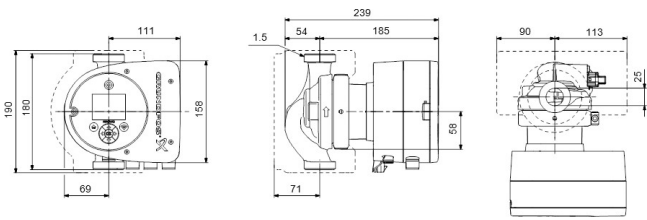

Size 1.5"

Ampere 1.33 A

Last modified date: 09/05/2026

Bosta UK Ltd.
Reflection House
Olding Road
Bury St. Edmunds
Suffolk
IP33 3TA
T +44 (0) 1284 716580
E enquiries@bosta.co.uk
<http://www.bosta.com>