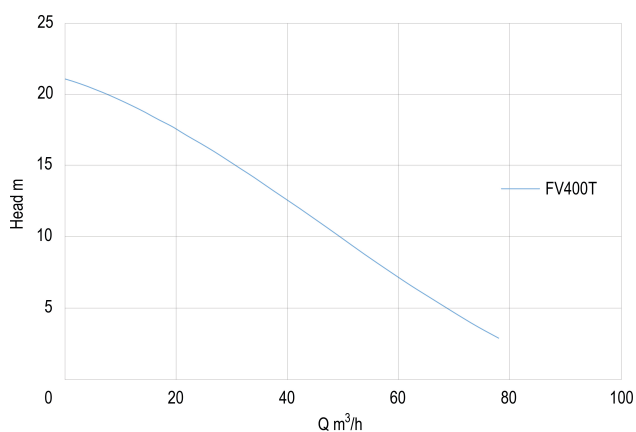

Size 2"

Float not included

DIMENSIONS

Cb-1 190 mm

H-1 690 mm

H-2 340 mm

L 720 mm

W-1 220 mm

Last modified date: 12/06/2026

Bosta UK Ltd.
Reflection House
Olding Road
Bury St. Edmunds
Suffolk
IP33 3TA