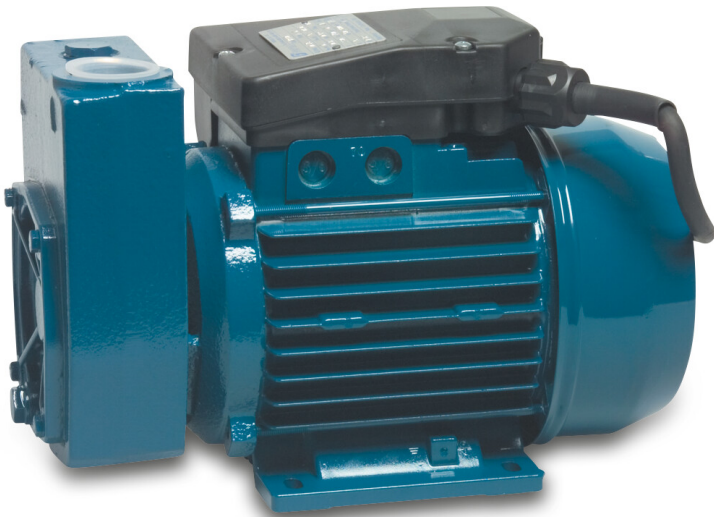

**Foras Fuel pump 1" female  
thread 8bar 5A 230VAC blue  
self priming type PC80M  
(0940045)**

# TECHNICAL SPECIFICATIONS

Colour blue

Pump body cast iron

Material impeller 1 brass

Model self priming

Connection female thread

Length 270 mm

Voltage 230VAC

Max. temperature 90 °C

Width 135 mm

Minimum medium temperature 0 °C  
(continuous)

Height 170 mm

Max flow rate 2.7 m<sup>3</sup>/h

Pressure 8 bar

Packaging dimensions L/W/H 310 x 185 x 195 mm

Type PC80M

Output Power 0,8 HP

Max. head 46 m

Size 1"

Weight 11.1 kg

Power 0.59 kW

Ampere 5 A