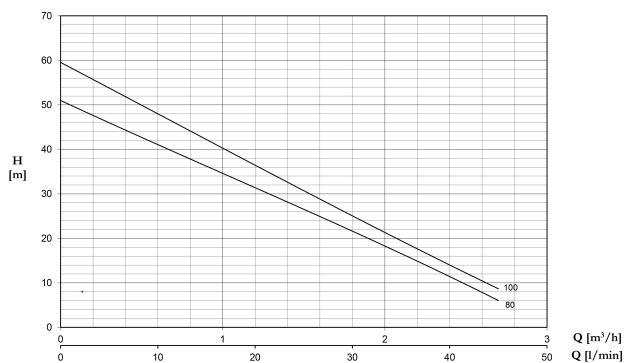

# TECHNICAL SPECIFICATIONS

Colour blue

Pump body cast iron

Material impeller 1 brass

Model self priming

Connection female thread

Length 270 mm

Voltage 230VAC

Max. temperature 90 °C

Width 135 mm

Minimum medium temperature 0 °C  
(continuous)

Height 170 mm

Max flow rate 2.7 m<sup>3</sup>/h

Pressure 8 bar

Packaging dimensions L/W/H 310 x 185 x 195 mm

Type PC80M

Output Power 0,8 HP

Max. head 46 m

Size 1"

Weight 11.1 kg

Power 0.59 kW

Ampere 5 A