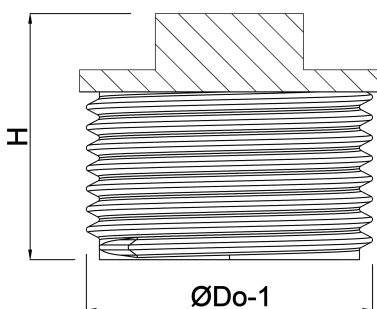

Profec Nr. 290 Plug cast iron galvanised 1/2" male thread 25bar DVGW (1029004)

TECHNICAL SPECIFICATIONS

Material cast iron

Surface treatment galvanised

Approval DVGW

Connection male thread

Fitting nr. Nr. 290

Temperature range -20°C - 120°C

Pressure 25 bar

Size 1/2"

DIMENSIONS

H 26 mm

ØDo-1 1/2 "

F-1 13 mm

Last modified date: 05/11/2025