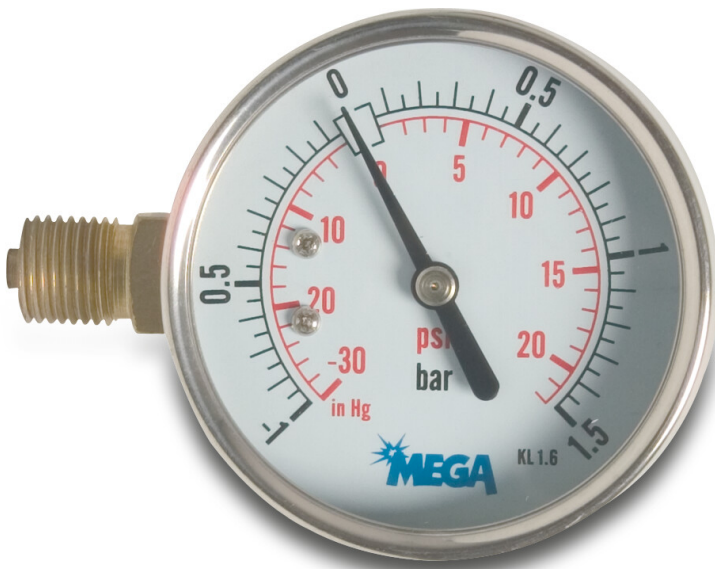

Profec Pressure gauge 63 mm male thread -1 - 1,5bar type glycerin filled side connection 1/4" (0851080)

TECHNICAL SPECIFICATIONS

Type	glycerin filled
Bourdon tube	copper alloy up to 40 bar phosphorous bronze from 60 bar
Material window	polycarbonate
Connection nipple	brass
Material housing	stainless steel
Connection type	side connection
Connection	male thread
Connection	1/4 "
Accuracy class	1.6 %
Case	63 mm
Scale	-1 - 1,5 bar
Scale	-1 - 1,5 bar