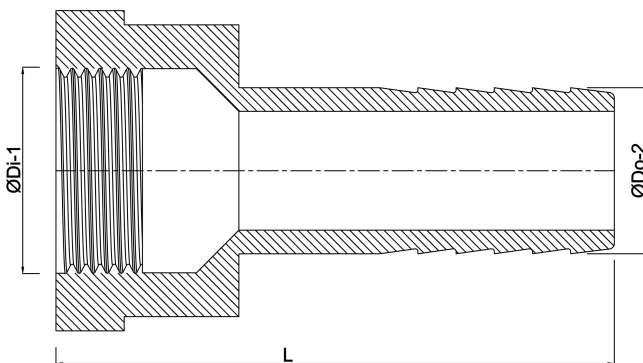

**Profec Barbed adaptor
stainless steel 316 1 1/4" x 32
mm female thread x hose tail
16bar (7043867)**

TECHNICAL SPECIFICATIONS

Material stainless steel 316

Connection female thread x hose tail

Pressure 16 bar

Size 1 1/4" x 32 mm

Spanner 50

DIMENSIONS

L 74 mm

\O Di-1 1 1/4 "

\O Do-2 32 mm

Last modified date: 09/05/2026

Bosta UK Ltd.
Reflection House
Olding Road
Bury St. Edmunds
Suffolk
IP33 3TA
T +44 (0) 1284 716580
E enquiries@bosta.co.uk
<http://www.bosta.com>