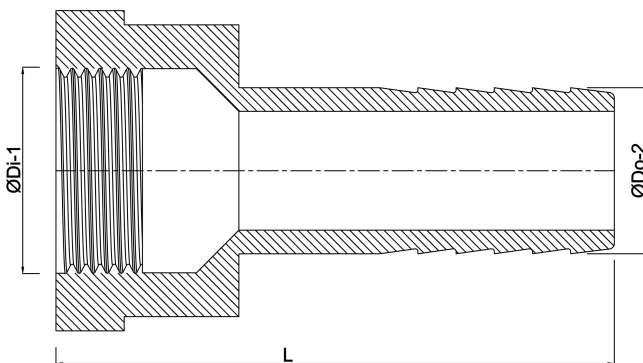

**Profec Barbed adaptor
stainless steel 316 3/4" x 19
mm female thread x hose tail
16bar (7043865)**

TECHNICAL SPECIFICATIONS

Material stainless steel 316

Connection female thread x hose tail

Pressure 16 bar

Size 3/4" x 19 mm

Spanner 32

DIMENSIONS

L 63.5 mm

\O Di-1 3/4 "

\O Do-2 19 mm

Last modified date: 09/05/2026

Bosta UK Ltd.
Reflection House
Olding Road
Bury St. Edmunds
Suffolk
IP33 3TA
T +44 (0) 1284 716580
E enquiries@bosta.co.uk
<http://www.bosta.com>