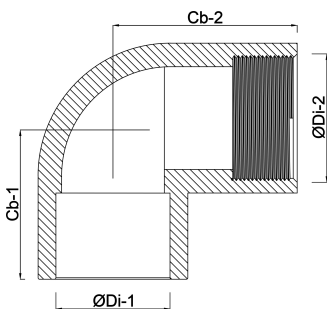

**VDL Adaptor elbow 90° PVC-U  
32 mm x 1" glue socket x  
female thread 16bar grey with  
stainless steel ring type  
reinforced (7002634)**

**V-L Van de Lande**

# TECHNICAL SPECIFICATIONS

Colour	grey
Type	reinforced
Material	PVC-U
Feature	with stainless steel ring
Connection	glue socket x female thread
Size	32 mm x 1"
Pressure	16 bar

## DIMENSIONS

ØDi-1	32 mm
ØDi-2	1 "
Cb-1	39 mm
Cb-2	39 mm

**Last modified date: 05/11/2025**

Bosta UK Ltd.  
Reflection House  
Olding Road  
Bury St. Edmunds  
Suffolk  
IP33 3TA  
T +44 (0) 1284 716580  
E [enquiries@bosta.co.uk](mailto:enquiries@bosta.co.uk)  
<http://www.bosta.com>