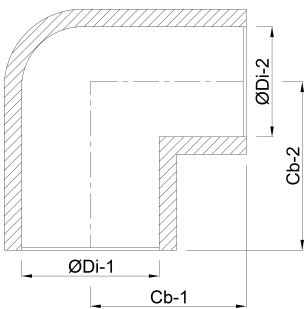

**Elbow 90° with top outlet PVC-
U 110 mm glue socket 16bar 1"
grey (0111804)**

TECHNICAL SPECIFICATIONS

Colour	grey
Material	PVC-U
Connection	glue socket
Pressure	16 bar
Size	110 mm
Outlet	1 "

DIMENSIONS

ØDi-1	110 mm
ØDi-2	110 mm
Cb-1	115 mm
Cb-2	115 mm
β	90 °

Last modified date: 30/10/2025

Bosta UK Ltd.
Reflection House
Olding Road
Bury St. Edmunds
Suffolk
IP33 3TA
T +44 (0) 1284 716580
E enquiries@bosta.co.uk
<http://www.bosta.com>