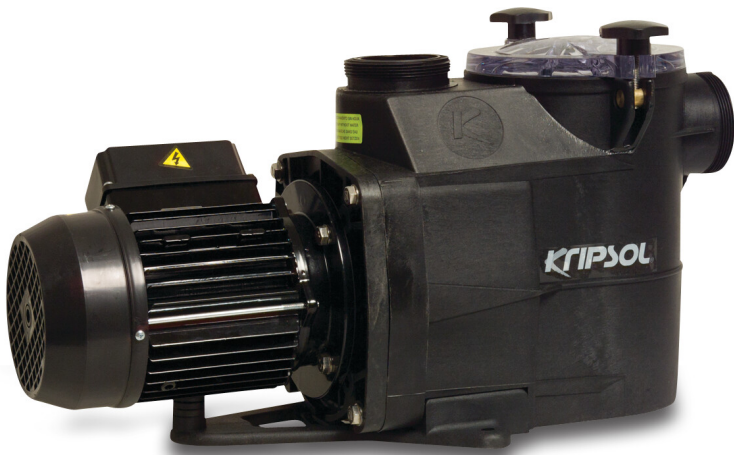

Kripsol Pool pump 50 mm glue socket 3,8A 230VAC black type KSE 75 M 0.75HP (7009820)

KRIPSOL[®]

TECHNICAL SPECIFICATIONS

Colour	black
Pump body	PP GF
Material impeller 1	noryl
Material seal	stainless steel 316
Connection	glue socket
Max. temperature	50 °C
Frequency	50 Hz
IP value	IP55
Max working pressure	2,5 bar
Packaging dimensions L/W/H	650 x 255 x 330 mm
Motor RPM	2850
Type	KSE 75 M
Capacity	11,5 m ³ /h
Output Power	0,75 HP
MWC	16 m
Size	50 mm
Length	550 mm

Voltage 230VAC

Weight 13.5 kg

Power 0.55 kW

Ampere 3,8 A

Noise level 59.6 dB

DIMENSIONS

A 550 mm

PRODUCT INFORMATION

The Kripsol Koral KSE is an optimised and super-silent pump which is suitable for residential pools up to 177 m³

Features:

- Connection: incl 50mm or 60mm slip unions
- Visibility internal prefilter, easy access
- Corrosion-resistant & Noryl impeller
- Double drain, easy opening
- Suitable for use in salt water