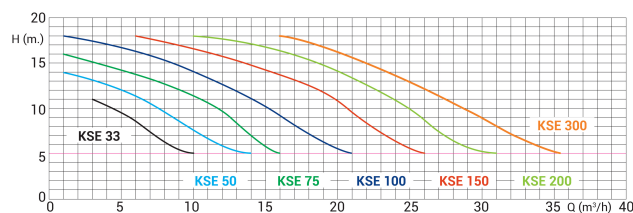

Kripsol Pool pump 50 mm glue socket 3,8A 230VAC black type KSE 75 M 0.75HP (7009820)

KRIPSOL[®]

TECHNICAL SPECIFICATIONS

Colour	black
Pump body	PP GF
Material impeller 1	noryl
Material seal	stainless steel 316
Connection	glue socket
Max. temperature	50 °C
Frequency	50 Hz
IP value	IP55
Max working pressure	2,5 bar
Packaging dimensions L/W/H	650 x 255 x 330 mm
Motor RPM	2850
Type	KSE 75 M
Capacity	11,5 m ³ /h
Output Power	0,75 HP
MWC	16 m
Size	50 mm
Length	550 mm

Voltage 230VAC

Weight 13.5 kg

Power 0.55 kW

Ampere 3,8 A

Noise level 59.6 dB

DIMENSIONS

A 550 mm

PRODUCT INFORMATION

The Kripsol Koral KSE is an optimised and super-silent pump which is suitable for residential pools up to 177 m³

Features:

- Connection: incl 50mm or 60mm slip unions
- Visibility internal prefilter, easy access
- Corrosion-resistant & Noryl impeller
- Double drain, easy opening
- Suitable for use in salt water