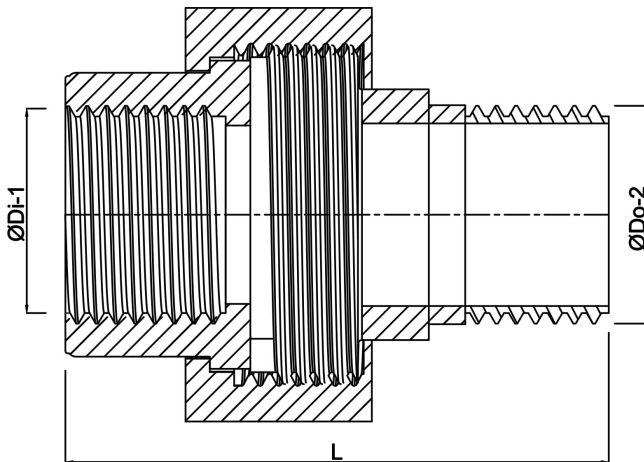

**Profec Nr. 341 Union coupler  
brass 1 1/4" female thread x  
male thread 30bar type conical  
(0710428)**

# TECHNICAL SPECIFICATIONS

|                  |                             |
|------------------|-----------------------------|
| Type             | conical                     |
| Material         | brass                       |
| Connection       | female thread x male thread |
| Fitting nr.      | Nr. 341                     |
| Pressure         | 30 bar                      |
| Max. temp.       | 120 °C                      |
| Size             | 1 1/4"                      |
| Length           | 53,5 mm                     |
| Max. temperature | 120 °C                      |
| Outer ø          | 55 mm                       |

# DIMENSIONS

|       |         |
|-------|---------|
| L     | 76 mm   |
| ØDi-1 | 1 1/4 " |
| ØDo-2 | 1 1/4 " |
| F-1   | 18 mm   |
| F-2   | 21 mm   |

Kn 65 mm

K-1 47 mm

K-2 46 mm

**Last modified date: 05/11/2025**