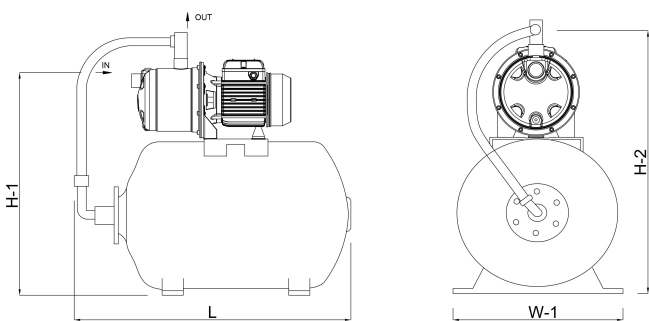

Pressure 8 bar

Type JXF 106 N

Material impeller 1 stainless steel 304

MWC 48 m

Size 1"

Power 0.74 kW

Height 565 mm

Ampere 4,7 A

Max flow rate 3.8 m³/h

DIMENSIONS

H-1 420 mm

H-2 565 mm

L 560 mm

Length 560 mm

W-1 260 mm

Width 260 mm

PRODUCT INFORMATION

Complete with 24 ltr. horizontal tank, pressure gauge and pressure switch. Pump will be supplied with cable and DIN plug. UK / DIN plug included for UK deliveries

Last modified date: 08/05/2026