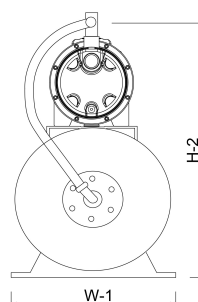

Size 1"

Power 0.74 kW

Height 565 mm

Ampere 4,7 A

Max flow rate 3.8 m<sup>3</sup>/h

## DIMENSIONS

H-1 420 mm

H-2 565 mm

L 560 mm

Length 560 mm

W-1 260 mm

Width 260 mm

# PRODUCT INFORMATION

Complete with 24 ltr. horizontal tank, pressure gauge and pressure switch. Pump will be supplied with cable and DIN plug. UK / DIN plug included for UK deliveries

**Last modified date: 12/06/2026**