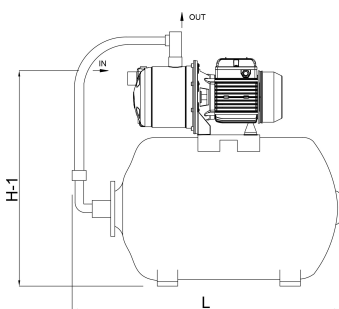

# TECHNICAL SPECIFICATIONS

Colour blue

Material stainless steel 304

Pump body stainless steel 304

Tank 24ltr ltr

Connection female thread

Voltage 230VAC

Max. temperature 50 °C

Size 1"

Power 0.74 kW

Height 565 mm

Ampere 4,7 A

Max flow rate 3.8 m<sup>3</sup>/h

## DIMENSIONS

H-1 420 mm

H-2 565 mm

L 560 mm

Length 560 mm

W-1 260 mm

Width 260 mm

# PRODUCT INFORMATION

Complete with 24 ltr. horizontal tank, pressure gauge and pressure switch. Pump will be supplied with cable and DIN plug. UK / DIN plug included for UK deliveries

**Last modified date: 12/06/2026**