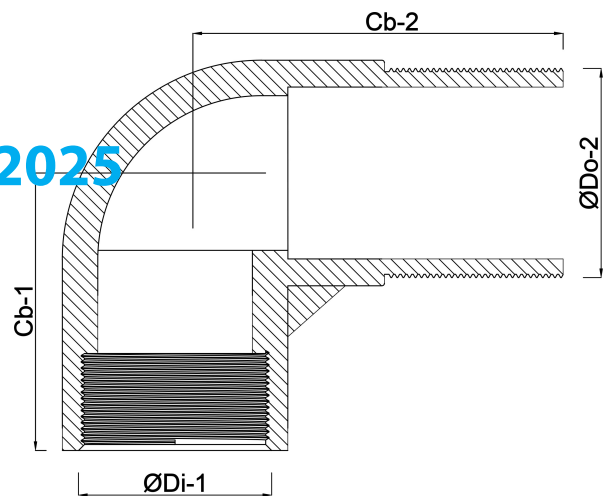

**Profec Adaptor elbow 90° PVC-U 40 mm x 1 1/4" glue socket x male thread 10bar grey**  
**(0110143)**

# TECHNICAL SPECIFICATIONS

Colour	grey
Material	PVC-U
Connection	glue socket x male thread
Pressure	10 bar
Size	40 mm x 1 1/4"

## DIMENSIONS

ØDi-1	40 mm
ØDo-1	1 1/4 "
Cb-1	47 mm
Cb-2	48 mm

Last modified date: 30/10/2025

Bosta UK Ltd.  
Reflection House  
Olding Road  
Bury St. Edmunds  
Suffolk

IP33 3TA  
T +44 (0) 1284 716580  
E [enquiries@bosta.co.uk](mailto:enquiries@bosta.co.uk)  
<http://www.bosta.com>