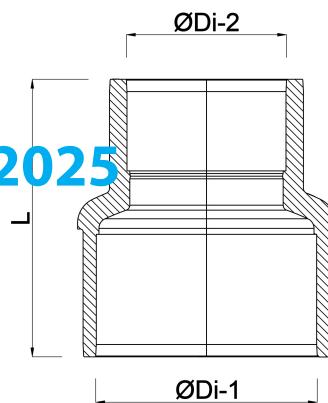

**VDL Reducer socket PVC-U 225
mm x 160 mm glue socket
10bar grey (7018292)**

VL Van de Lande

TECHNICAL SPECIFICATIONS

Colour grey

Material PVC-U

Connection glue socket

Size 225 mm x 160 mm

Pressure 10 bar

DIMENSIONS

L 262 mm

ØDi-1 225 mm

ØDi-2 160 mm

P-1 119 mm

P-2 87 mm

Last modified date: 06/11/2025

Bosta UK Ltd.
Reflection House
Olding Road