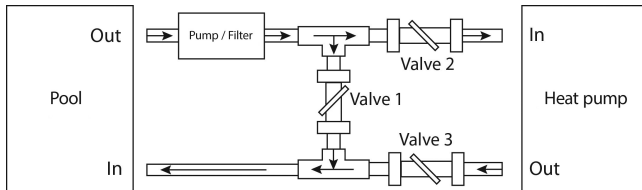

Bypass set type Basic (7009802)

TECHNICAL SPECIFICATIONS

Type

Basic

PRODUCT INFORMATION

Bypass Kit for swimming pool heat pumps which allows you to control the flow of water to your heat pump. Winterise your heat pump without affecting the flow of water to your swimming pool and maintain your heat pump quickly and effectively.

Content:

- 2 x PVC T-Piece 50mm 16bar
- 4 x PVC Tube 50mm 10cm 10bar
- 3 x PVC Ball valve 50 mm 16bar
- 4 x SS Hose clamp 32 x 44 mm
- 4 x ABS Hose tail white 50 x 32 mm / 38mm
- 1 x Griffon PVC glue, type T-88 0.1L
- 1 x Griffon Cleaner 125ml