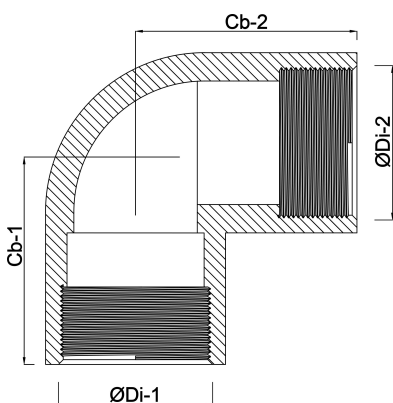

# Profec Nr. 90 Elbow 90° cast iron black 2" x 1" female thread 25bar DVGW (7044007)

# TECHNICAL SPECIFICATIONS

Material cast iron black

Approval DVGW

Connection female thread

Fitting nr. Nr. 90

Temperature range -20°C - 120°C

Pressure 25 bar

Size 2" x 1"

## DIMENSIONS

ØDi-1 2 "

ØDi-2 1 "

β 90 °

**Last modified date: 12/02/2026**

Bosta UK Ltd.  
Reflection House  
Olding Road  
Bury St. Edmunds  
Suffolk  
IP33 3TA  
T +44 (0) 1284 716580  
E [enquiries@bosta.co.uk](mailto:enquiries@bosta.co.uk)  
<http://www.bosta.com>