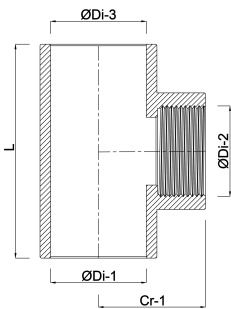

**Profec Adaptor T-piece 90°
PVC-U/brass 20 mm x 1/2" x 20
mm glue socket x female
thread x glue socket 16bar
grey (0102040)**

TECHNICAL SPECIFICATIONS

Colour	grey
Material	PVC-U/brass
Connection	glue socket x female thread x glue socket
Pressure	16 bar
Size	20 mm x 1/2" x 20 mm

DIMENSIONS

L	56 mm
ØDi-1	20 mm
ØDi-3	20 mm
ØDi-2	1/2 "
Cr-1	28 mm
β	90 °

Last modified date: 24/10/2025

Bosta UK Ltd.
Reflection House
Olding Road
Bury St. Edmunds
Suffolk
IP33 3TA
T +44 (0) 1284 716580
E enquiries@bosta.co.uk
<http://www.bosta.com>