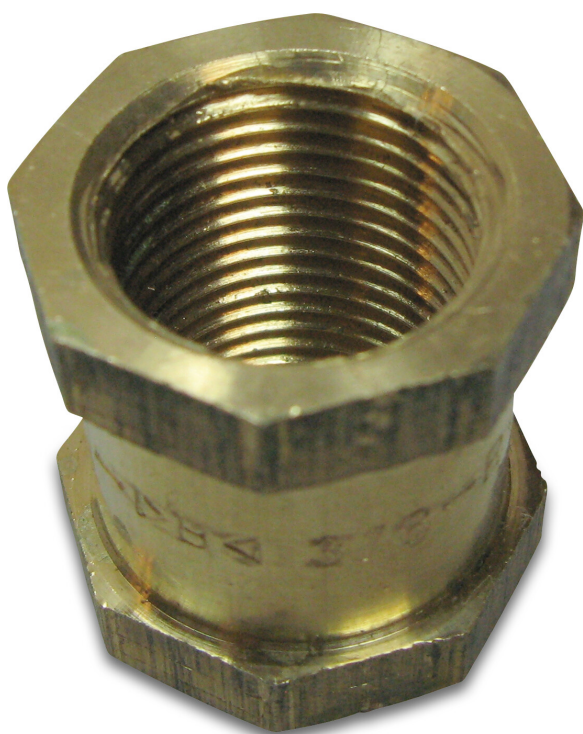

**Nr. 270 Socket bronze 1/2"**  
**female thread 25bar (0720282)**

# TECHNICAL SPECIFICATIONS

Material	bronze
Connection	female thread
Fitting nr.	Nr. 270
Size	1/2"
Pressure	25 bar

**Last modified date: 05/11/2025**

Bosta UK Ltd.  
Reflection House  
Olding Road  
Bury St. Edmunds  
Suffolk  
IP33 3TA  
T +44 (0) 1284 716580  
E [enquiries@bosta.co.uk](mailto:enquiries@bosta.co.uk)  
<http://www.bosta.com>