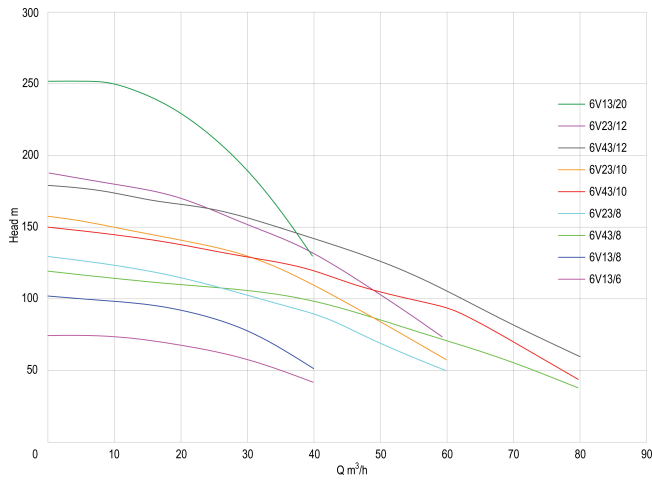

Rovatti Deep well pump cast iron DN85 flange green type 6V43/8 (7024605)

rovatti pompe

TECHNICAL SPECIFICATIONS

Colour green

Material cast iron

Pump body cast iron

Material impeller 1 cast iron

Connection flange

Outer ø 142 mm

Press 170

Motor RPM 2900

Type 6V43/8

Capacity 25/101 - 43/74 m³/h

Output Power 30 HP

MWC 121 m

Size DN85

Power 22 kW

Impellers 8

Max flow rate 78 m³/h

Efficiency 67,3 %

Last modified date: 08/05/2026

Bosta UK Ltd.
 Reflection House
 Olding Road
 Bury St. Edmunds
 Suffolk
 IP33 3TA
 T +44 (0) 1284 716580
 E enquiries@bosta.co.uk
<http://www.bosta.com>