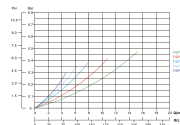

Flotide Pool filter set PE 50 mm / 1 1/2" metric/imperial glue socket 2bar 230VAC grey type FSP650-6W (7024687)

FLOTIDE

bosta
bringing water to life

TECHNICAL SPECIFICATIONS

Colour	grey
Material	PE
Connection	metric/imperial glue socket
Voltage	230VAC
Frequency	50 Hz
Pressure	2 bar
Max. temp.	40 °C
Type	FSP650-6W
Size	50 mm / 1 1/2"
Diameter	650 mm
Weight	33.4 kg
Sand	150 kg
Max flow rate	15.6 m ³ /h
Pump	SS100
Max. pool vol.	80 m ³