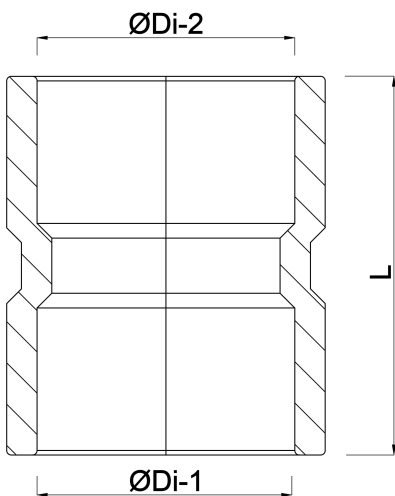

**Socket PVC-U 25 mm glue
socket 16bar grey (0160647)**

TECHNICAL SPECIFICATIONS

Colour grey

Material PVC-U

Connection glue socket

Size 25 mm

Pressure 16 bar

DIMENSIONS

Mold injection moulded

L 40 mm

ØDi-1 25 mm

ØDi-2 25 mm

Last modified date: 31/10/2025

Bosta UK Ltd.
Reflection House
Olding Road
Bury St. Edmunds
Suffolk
IP33 3TA
T +44 (0) 1284 716580
E enquiries@bosta.co.uk
<http://www.bosta.com>