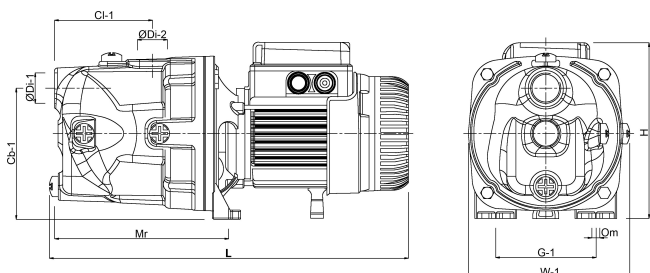

ØDi-2

1 "

PRODUCT INFORMATION

Supplied with 1.5m cable and DIN plug

Last modified date: 08/05/2026

Bosta UK Ltd.
Reflection House
Olding Road
Bury St. Edmunds
Suffolk
IP33 3TA
T +44 (0) 1284 716580
E enquiries@bosta.co.uk
<http://www.bosta.com>