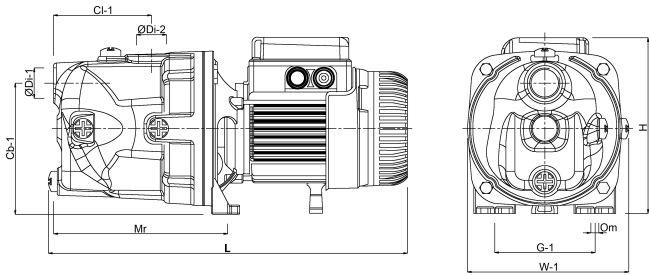

**DAB Jet pump cast iron 1 1/2" x
1 1/4" female thread 6bar 5,2 -
3A 400VAC green self priming
type JET 151 T (7038001)**

TECHNICAL SPECIFICATIONS

Colour green

Material cast iron

Pump body cast iron

Material impeller 1 noryl

Cb-1 158 mm

Cl-1 221 mm

Cr-1 107 mm

Ct-1 113.5 mm

G-1 145 mm

H 255 mm

L 558 mm

L 558 mm

LM 521 mm

Mr 350 mm

O 11 mm

W 210 mm

W-1 210 mm

ØDi-1 1 1/2 "

ØDi-2

1 1/4 "