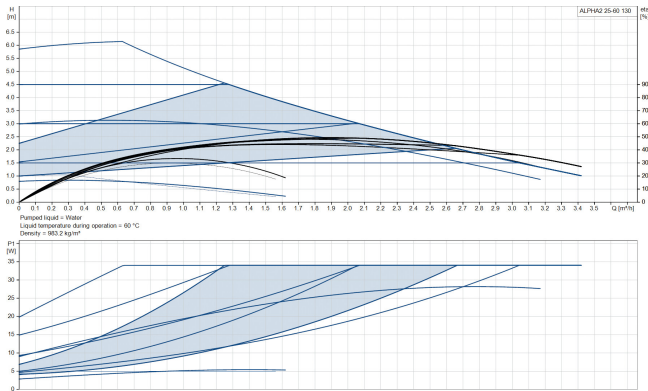

Ampere

0.27 A

Last modified date: 09/05/2026

Bosta UK Ltd.
Reflection House
Olding Road
Bury St. Edmunds
Suffolk
IP33 3TA
T +44 (0) 1284 716580
E enquiries@bosta.co.uk
<http://www.bosta.com>