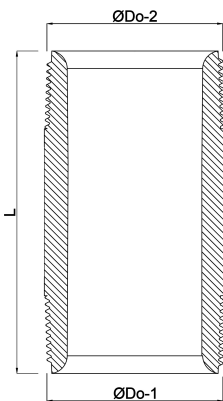

**Profec Nr. 23 Pipe nipple steel
black 3/4" male thread 16bar
100 mm (1163100)**

TECHNICAL SPECIFICATIONS

Material steel black

Connection male thread

DIN Standard DIN 2982

Fitting nr. Nr. 23

Pressure 16 bar

Size 3/4"

Length 100 mm

DIMENSIONS

L 100 mm

ØDo-1 3/4 "

ØDo-2 3/4 "

Last modified date: 05/11/2025

Bosta UK Ltd.
Reflection House
Olding Road
Bury St. Edmunds
Suffolk
IP33 3TA
T +44 (0) 1284 716580
E enquiries@bosta.co.uk
<http://www.bosta.com>