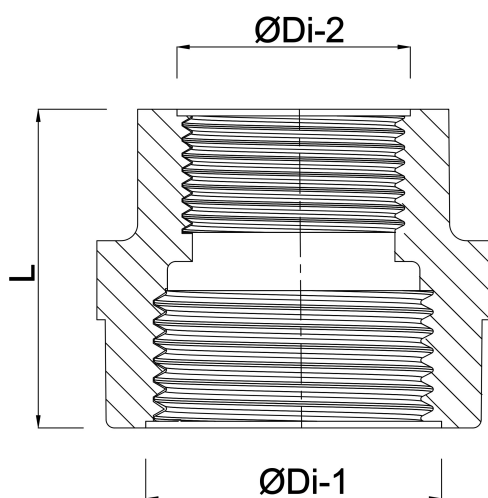

**Nr. 240 Reducing socket cast  
iron black 1 1/4" x 1/2" female  
thread 25bar DVGW (7044003)**

# TECHNICAL SPECIFICATIONS

Material cast iron black

Approval DVGW

Connection female thread

Fitting nr. Nr. 240

Temperature range -20°C - 120°C

Pressure 25 bar

Size 1 1/4" x 1/2"

## DIMENSIONS

ØDi-1 1 1/4 "

ØDi-2 1/2 "

**Last modified date: 12/02/2026**

Bosta UK Ltd.  
Reflection House  
Olding Road  
Bury St. Edmunds  
Suffolk  
IP33 3TA  
T +44 (0) 1284 716580  
E [enquiries@bosta.co.uk](mailto:enquiries@bosta.co.uk)  
<http://www.bosta.com>