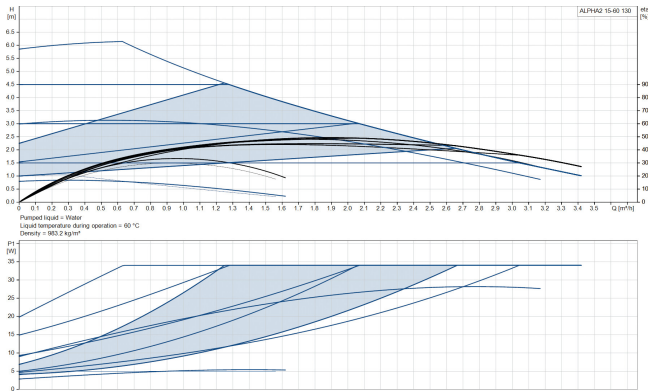

**Grundfos Variable speed
circulation pump cast iron 1"
male thread 0.27A 230VAC
black/red WRAS type Alpha2
15-60 (130) (7042292)**

GRUNDFOS 

TECHNICAL SPECIFICATIONS

Colour black/red

Material cast iron

Approval WRAS

Maximum ambient temperature 40 °C

Minimum ambient temperature 0 °C

Type Alpha2 15-60 (130)

MWC 6 m

Size 1"

Ampere

0.27 A

Last modified date: 09/05/2026