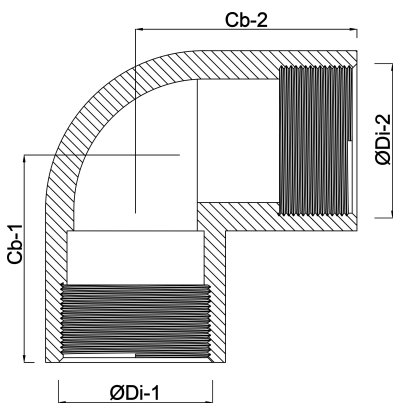

Nr. 90 Elbow 90° bronze 1"
female thread 16bar (0720204)

TECHNICAL SPECIFICATIONS

Material	bronze
Connection	female thread
Fitting nr.	Nr. 90
Size	1"
Pressure	16 bar

DIMENSIONS

ØDi-1	1"
ØDi-2	1"
Cb-1	25 mm
Cb-2	25 mm
β	90°