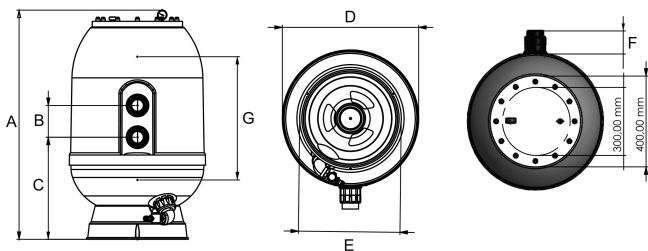

Norsup Sand filter fibreglass reinforced polyester 50 mm glue socket 2,5bar grey type SupraV3 600 SM (7035853)

 **NORSUP 3** YEARS WARRANTY
5 YEARS VALVE
10 YEARS TANK

TECHNICAL SPECIFICATIONS

| | |
|----------------|---------------------------------|
| Colour | grey |
| Material | fibreglass reinforced polyester |
| Connection | glue socket |
| Pressure | 2,5 bar |
| Max. temp. | 50 °C |
| Type | SupraV3 600 SM |
| Capacity | 14 m ³ /h |
| Size | 50 mm |
| Diameter | 600 mm |
| Weight | 23 kg |
| Sand | 140 kg |
| Filter area | 0.28 m ² |
| Max. pool vol. | 90 m ³ |

DIMENSIONS

| | |
|---|---------|
| A | 1010 mm |
| B | 125 mm |

C 465 mm

D 620 mm

E 450 mm

F 90 mm

G 550 mm

PRODUCT INFORMATION

The Norsup filter type Supra is made of sturdy fibreglass reinforced polyester with a weather-resistant gel coat. Due to the 290mm wide opening, sand changes can be carried out without any difficulty. Using the twelve threaded bolts, the transparent cover can be securely screwed to the filter body. The transparent cover helps determine how much dirt is in the filter.