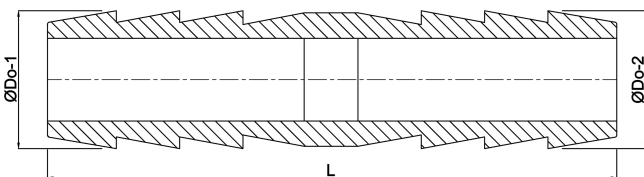

Profec Hose tail brass 19 mm x 12 mm hose tail 30bar (0423860)

TECHNICAL SPECIFICATIONS

Material	brass
Connection	hose tail
Max. temperature	120 °C
Pressure	30 bar
Max. temp.	120 °C
Size	19 mm x 12 mm

DIMENSIONS

L	55 mm
ØDo-1	19 mm
ØDo-2	12 mm

Last modified date: 04/11/2025

Bosta UK Ltd.
Reflection House

Olding Road
Bury St. Edmunds
Suffolk
IP33 3TA
T +44 (0) 1284 716580
E enquiries@bosta.co.uk
<http://www.bosta.com>