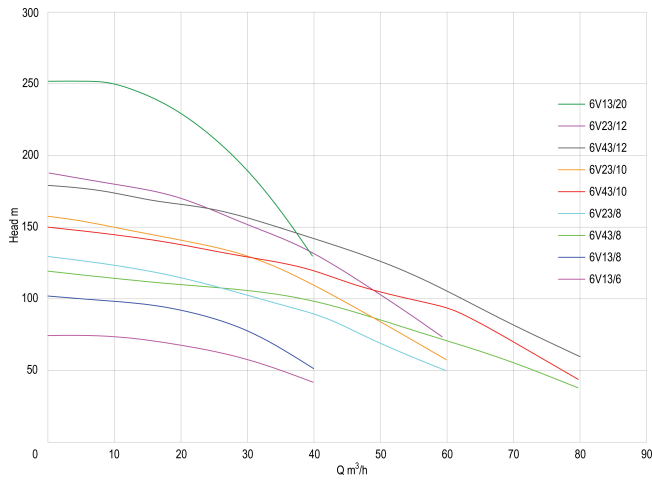

Rovatti Deep well pump cast iron DN85 flange green type 6V23/12 (7024604)

rovatti pompe

TECHNICAL SPECIFICATIONS

Colour green

Material cast iron

Pump body cast iron

Material impeller 1 cast iron

Connection flange

Outer ø 142 mm

Press 170

Motor RPM 2900

Type 6V23/12

Capacity 38/143 - 65/71 m³/h

Output Power 40 HP

MWC 188 m

Size DN85

Power 30 kW

Impellers 12

Max flow rate 60 m³/h

Efficiency 66,7 %

Last modified date: 08/05/2026

Bosta UK Ltd.
 Reflection House
 Olding Road
 Bury St. Edmunds
 Suffolk
 IP33 3TA
 T +44 (0) 1284 716580
 E enquiries@bosta.co.uk
<http://www.bosta.com>