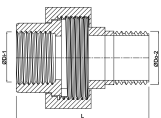

**Profec Nr. 331 Union coupler  
cast iron galvanised 1/2"  
female thread x male thread  
25bar DVGW type flat  
(1033104)**

# TECHNICAL SPECIFICATIONS

Type	flat
Material	cast iron
Surface treatment	galvanised
Approval	DVGW
Material seal	NBR
Connection	female thread x male thread
Fitting nr.	Nr. 331
Pressure	25 bar
Size	1/2"
Length	69 mm

## DIMENSIONS

L	66 mm
ØDi-1	1/2 "
ØDo-2	1/2 "

**Last modified date: 05/11/2025**

Bosta UK Ltd.  
Reflection House  
Olding Road  
Bury St. Edmunds  
Suffolk  
IP33 3TA  
T +44 (0) 1284 716580  
E [enquiries@bosta.co.uk](mailto:enquiries@bosta.co.uk)  
<http://www.bosta.com>