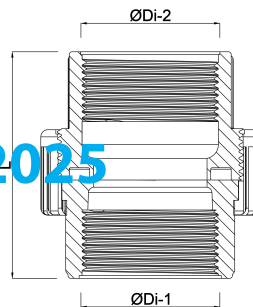

# Profec Union coupler PVC-U 1 1/4" female thread 10bar grey (0100114)

# TECHNICAL SPECIFICATIONS

Colour	grey
Material	PVC-U
Connection	female thread
Pressure	10 bar
Size	1 1/4"

## DIMENSIONS

L	71 mm
Lb	41 mm
ØDi-1	1 1/4 "
ØDi-2	1 1/4 "
Hi-1	30 mm
Do-n	71 mm

Last modified date: 30/10/2025

Bosta UK Ltd.  
Reflection House  
Olding Road  
Bury St. Edmunds  
Suffolk  
IP33 3TA  
T +44 (0) 1284 716580  
E [enquiries@bosta.co.uk](mailto:enquiries@bosta.co.uk)  
<http://www.bosta.com>