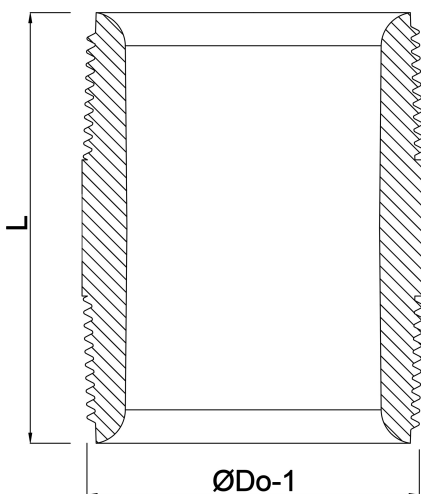

**Profec Nr. 531 Smooth nipple  
brass 1 1/4" male thread 40bar  
40 mm (0710482)**

# TECHNICAL SPECIFICATIONS

Material	brass
Connection	male thread
Fitting nr.	Nr. 531
Pressure	40 bar
Size	1 1/4"
Length	40 mm

## DIMENSIONS

L	40 mm
ØDo-1	1 1/4 "
F-1	40 mm

**Last modified date: 05/11/2025**

Bosta UK Ltd.  
Reflection House  
Olding Road  
Bury St. Edmunds  
Suffolk  
IP33 3TA  
T +44 (0) 1284 716580  
E [enquiries@bosta.co.uk](mailto:enquiries@bosta.co.uk)  
<http://www.bosta.com>