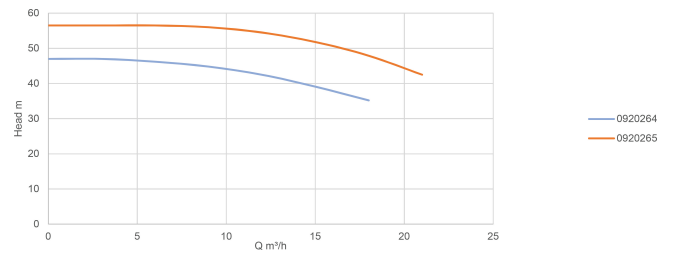

ØDi-1

2 "

ØDi-2

1 1/4 "

PRODUCT INFORMATION

Mechanical seal.

Oversized self-lubricating bearings.

Sealed motor with external cooling.

Electrical winding Class F Condenser - thermo - amperometric safety (only in mono).

The maximum water temperature is 90°C.

Last modified date: 08/05/2026

Bosta UK Ltd.
Reflection House
Olding Road
Bury St. Edmunds
Suffolk
IP33 3TA
T +44 (0) 1284 716580
E enquiries@bosta.co.uk
<http://www.bosta.com>