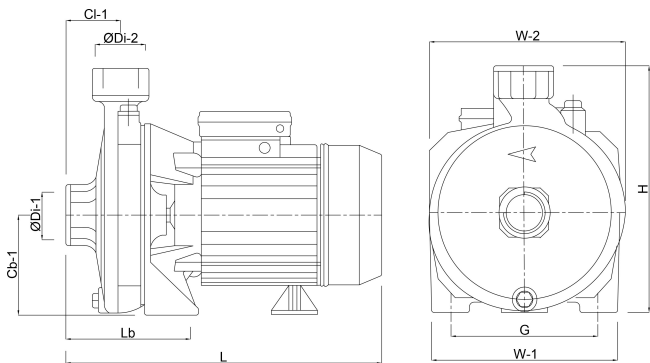

ØDi-1

2 "

ØDi-2

1 1/4 "

PRODUCT INFORMATION

Mechanical seal.

Oversized self-lubricating bearings.

Sealed motor with external cooling.

Electrical winding Class F Condenser - thermo - amperometric safety (only in mono).

The maximum water temperature is 90°C.

Last modified date: 08/05/2026

Bosta UK Ltd.
Reflection House
Olding Road
Bury St. Edmunds
Suffolk
IP33 3TA
T +44 (0) 1284 716580
E enquiries@bosta.co.uk
<http://www.bosta.com>