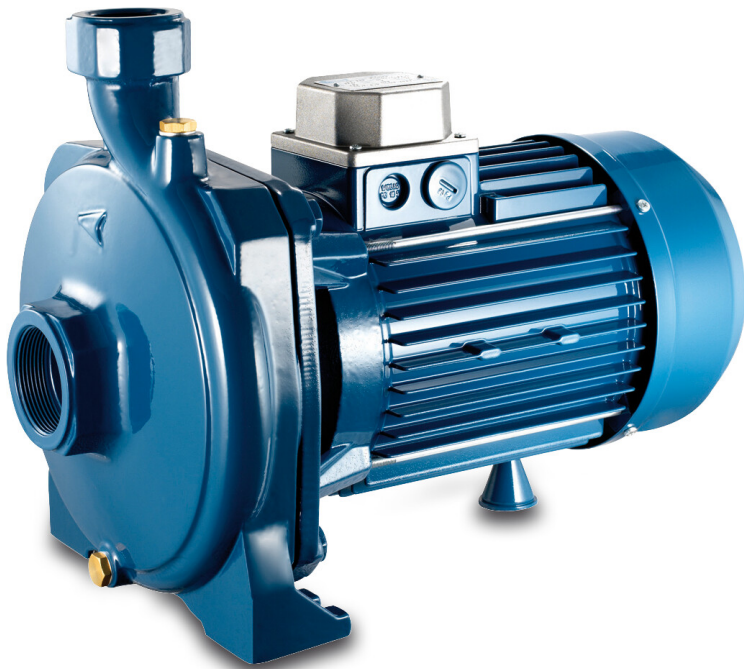

**Foras Centrifugal pump cast
iron 2" x 1 1/4" female thread
8bar 9,6A 400/690VAC blue
type KM 550/1 T (0920265)**

FOROS
WATER PUMPS

TECHNICAL SPECIFICATIONS

Colour blue

Material cast iron

Material impeller 1 brass

Connection female thread

Seal type C

Length 425 mm

Voltage 400/690VAC

Max. temperature 90 °C

Width 250 mm

Minimum medium temperature 0 °C
(continuous)

Height 323 mm

Press 1 1/4 "

Maximum ambient temperature 40 °C

Suction 2 "

Minimum ambient temperature 0 °C

Type KM 550/1 T

Output Power 5,5 HP

MWC 56,5 m

Size 2" x 1 1/4"

Power 4 kW

Max flow rate 21 m³/h

BEP Capacity 19

BEP Head 47

Efficiency 58 %

DIMENSIONS

Cb-1 133 mm

Cr-1 54 mm