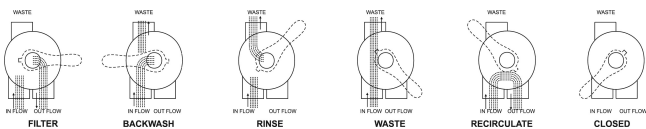

Praher Multiport valve ABS/stainless steel 1 1/2" female thread white type 6- way valve (0111370)

**PRAHER
GROUP**

TECHNICAL SPECIFICATIONS

Colour	white
Type	6-way valve
Material	ABS/stainless steel
Material seal	NBR/TPE
Max. temp.	40 °C
Size	1 1/2"
Connection	female thread