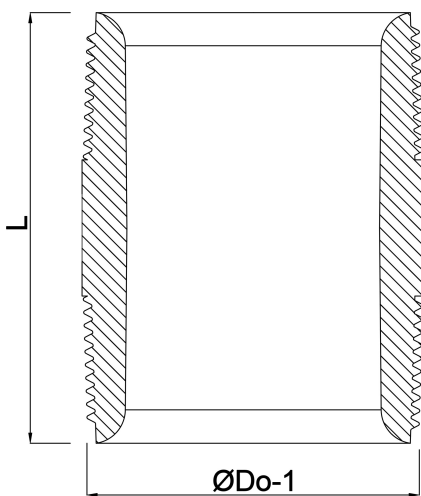

**Profec Nr. 531 Smooth nipple  
brass 2" male thread 40bar 50  
mm (0710484)**

# TECHNICAL SPECIFICATIONS

Material	brass
Connection	male thread
Fitting nr.	Nr. 531
Pressure	40 bar
Size	2"
Length	50 mm

## DIMENSIONS

L	50 mm
ØDo-1	2"
F-1	50 mm

**Last modified date: 05/11/2025**

Bosta UK Ltd.  
Reflection House  
Olding Road  
Bury St. Edmunds  
Suffolk  
IP33 3TA  
T +44 (0) 1284 716580  
E [enquiries@bosta.co.uk](mailto:enquiries@bosta.co.uk)  
<http://www.bosta.com>