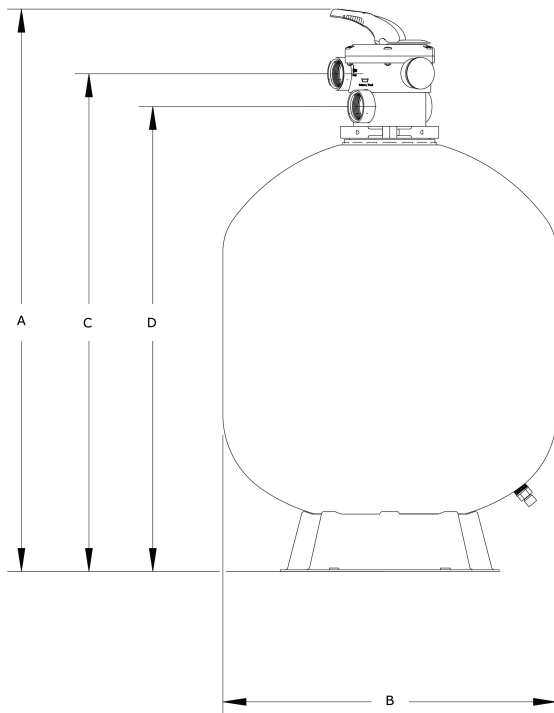

Norsup Sand filter PP 50 mm / 1 1/2" female thread 3,75bar grey type T620 (7024563)

NORSUP

TECHNICAL SPECIFICATIONS

Colour	grey
Material	PP
Connection	female thread
Pressure	3,75 bar
Max. temp.	43 °C
Type	T620
Capacity	14 m ³ /h
Size	50 mm / 1 1/2"
Diameter	620 mm
Weight	14 kg
Sand	150 kg
Filter area	0.29 m ²
Max. pool vol.	70 m ³

DIMENSIONS

B	24.5 "
B	25 " inch

A 962 mm

B 620 mm

C 852 mm

D 792 mm

PRODUCT INFORMATION

- High quality PP filter tank
- Extremely high maximum working pressure up to 3,75 bar
- Praher 6-way valve included
- 10 years tank warranty + 5 years valve warranty