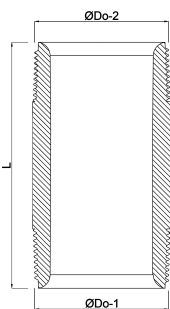

**Profec Nr. 23 Pipe nipple brass
1 1/2" male thread 40bar 80
mm (0701853)**

TECHNICAL SPECIFICATIONS

Material	brass
Connection	male thread
Fitting nr.	Nr. 23
Size	1 1/2"
Length	80 mm
Pressure	40 bar

DIMENSIONS

L	80 mm
ØDo-1	1 1/2 "
ØDo-2	1 1/2 "
F-1	21 mm
F-2	21 mm

Last modified date: 05/11/2025

Bosta UK Ltd.
Reflection House
Olding Road
Bury St. Edmunds
Suffolk
IP33 3TA
T +44 (0) 1284 716580
E enquiries@bosta.co.uk
<http://www.bosta.com>