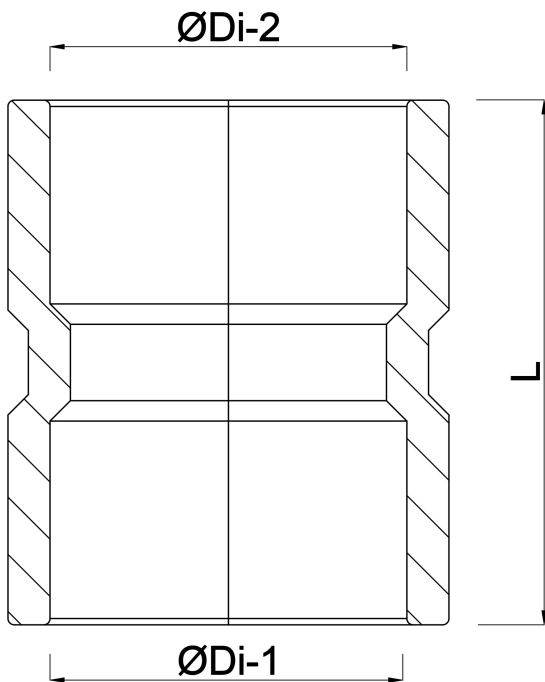

**Drainage socket PVC-U 110
mm glue socket grey KOMO**
(7016223)

TECHNICAL SPECIFICATIONS

Colour grey

Material PVC-U

Connection glue socket

Size 110 mm

DIMENSIONS

L 125 mm

ØDi-1 110 mm

ØDi-2 110 mm

Last modified date: 04/11/2025

Bosta UK Ltd.
Reflection House
Olding Road
Bury St. Edmunds
Suffolk
IP33 3TA
T +44 (0) 1284 716580
E enquiries@bosta.co.uk
<http://www.bosta.com>