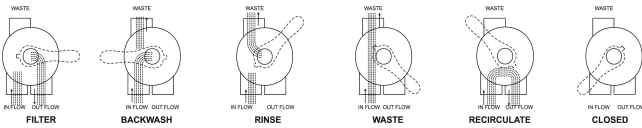

# TECHNICAL SPECIFICATIONS

Colour	white
Type	6-way valve
Material	ABS/stainless steel
Material seal	NBR/TPE
Max. temp.	40 °C
Size	2"
Connection	female thread

**Last modified date: 12/02/2026**

Bosta UK Ltd.  
Reflection House  
Olding Road  
Bury St. Edmunds  
Suffolk  
IP33 3TA  
T +44 (0) 1284 716580  
E [enquiries@bosta.co.uk](mailto:enquiries@bosta.co.uk)  
<http://www.bosta.com>