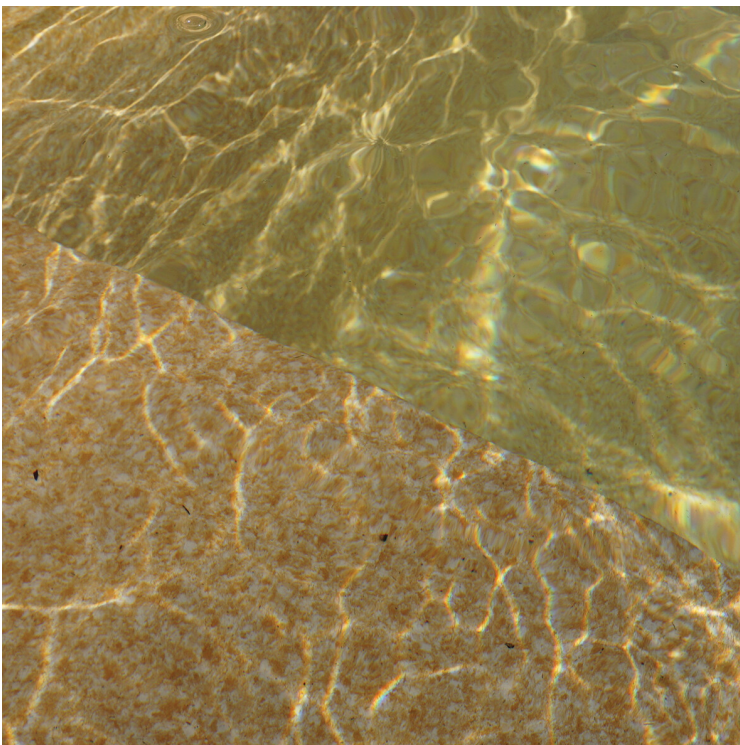

Elbe Exclusive Line Pool liner PVC terra sand 21m type Pure 1.65m (7035822)

 **ELBE®**
POOL SURFACE | MADE IN GERMANY

TECHNICAL SPECIFICATIONS

Type	Pure
Material	PVC
Length	21 m
Thickness	1.8 mm
Width	1.65 m
Colour	terra sand

PRODUCT INFORMATION

In harmony with nature. Inspired by the colours, shapes and textures of natural stone, the decoration of this membrane give the illusion of authentic rocky landscapes. The exclusive shades and patterns offer intense sensations of comfort, serenity, and warmth. The sophisticated textured 3D surface blends harmoniously into the natural environment of the pool and the unique visual rendering of this membrane combines perfectly with its excellent technical properties, for the purest pleasure of swimming.