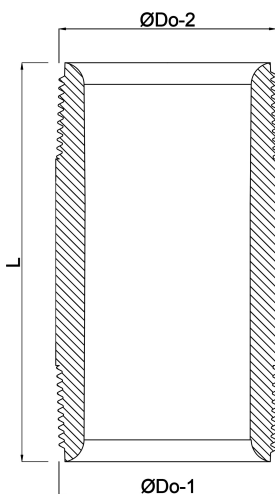

**Profec Nr. 23 Pipe nipple brass
1" male thread 40bar 300 mm
(0708339)**

TECHNICAL SPECIFICATIONS

| | |
|-------------|-------------|
| Material | brass |
| Connection | male thread |
| Fitting nr. | Nr. 23 |
| Pressure | 40 bar |
| Size | 1" |
| Length | 300 mm |

DIMENSIONS

| | |
|-------|--------|
| L | 300 mm |
| ØDo-1 | 1 " |
| ØDo-2 | 1 " |

Last modified date: 05/11/2025

Bosta UK Ltd.
Reflection House
Olding Road
Bury St. Edmunds
Suffolk
IP33 3TA
T +44 (0) 1284 716580
E enquiries@bosta.co.uk
<http://www.bosta.com>