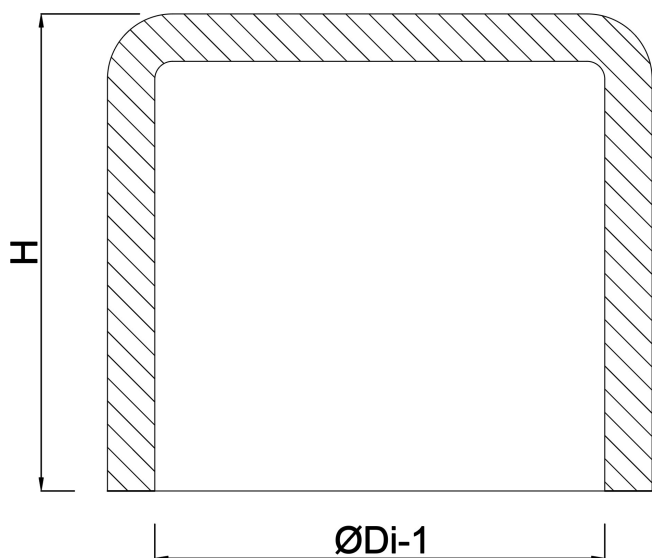

# TECHNICAL SPECIFICATIONS

Colour grey

Material PVC-U

Connection glue socket

Size 20 mm

Pressure 16 bar

## DIMENSIONS

ØDi-1 20 mm

H 22 mm

**Last modified date: 09/11/2025**

Bosta UK Ltd.  
Reflection House  
Olding Road  
Bury St. Edmunds  
Suffolk  
IP33 3TA  
T +44 (0) 1284 716580  
E [enquiries@bosta.co.uk](mailto:enquiries@bosta.co.uk)  
<http://www.bosta.com>