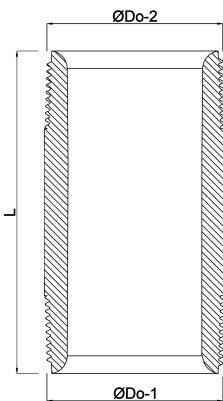

**Profec Nr. 23 Pipe nipple steel  
black 1/2" male thread 16bar  
500 mm (1162500)**

# TECHNICAL SPECIFICATIONS

Material steel black

Connection male thread

DIN Standard DIN 2982

Fitting nr. Nr. 23

Pressure 16 bar

Size 1/2"

Length 500 mm

## DIMENSIONS

L 500 mm

ØDo-1 1/2 "

ØDo-2 1/2 "

**Last modified date: 05/11/2025**

Bosta UK Ltd.  
Reflection House  
Olding Road  
Bury St. Edmunds  
Suffolk  
IP33 3TA  
T +44 (0) 1284 716580  
E [enquiries@bosta.co.uk](mailto:enquiries@bosta.co.uk)  
<http://www.bosta.com>