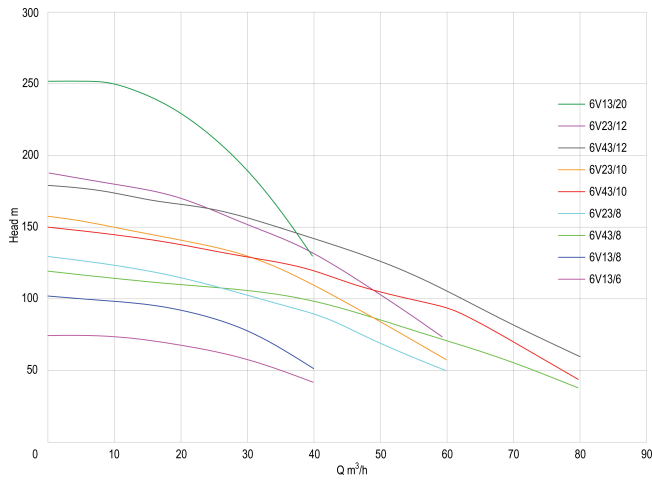

Rovatti Deep well pump cast iron DN85 flange green type 6V13/8 (7024600)

rovatti pompe

TECHNICAL SPECIFICATIONS

Colour green

Material cast iron

Pump body cast iron

Material impeller 1 cast iron

Connection flange

Outer ø 142 mm

Press 170

Motor RPM 2900

Type 6V13/8

Capacity 23/88 - 40/65 m³/h

Output Power 30 HP

MWC 101 m

Size DN85

Power 22 kW

Impellers 8

Max flow rate 42 m³/h

Efficiency 63,6 %

Last modified date: 08/05/2026

Bosta UK Ltd.
 Reflection House
 Olding Road
 Bury St. Edmunds
 Suffolk
 IP33 3TA
 T +44 (0) 1284 716580
 E enquiries@bosta.co.uk
<http://www.bosta.com>