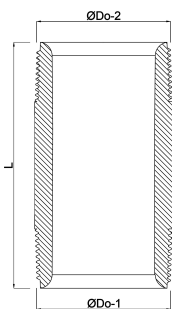

Profec Nr. 23 Pipe nipple brass 3/4" male thread 40bar 120 mm (0701825)

TECHNICAL SPECIFICATIONS

Material	brass
Connection	male thread
Fitting nr.	Nr. 23
Pressure	40 bar
Size	3/4"
Length	120 mm

DIMENSIONS

L	120 mm
ØDo-1	3/4 "
ØDo-2	3/4 "
F-1	16 mm
F-2	16 mm

Last modified date: 05/11/2025

Bosta UK Ltd.
Reflection House
Olding Road
Bury St. Edmunds
Suffolk
IP33 3TA
T +44 (0) 1284 716580
E enquiries@bosta.co.uk
<http://www.bosta.com>